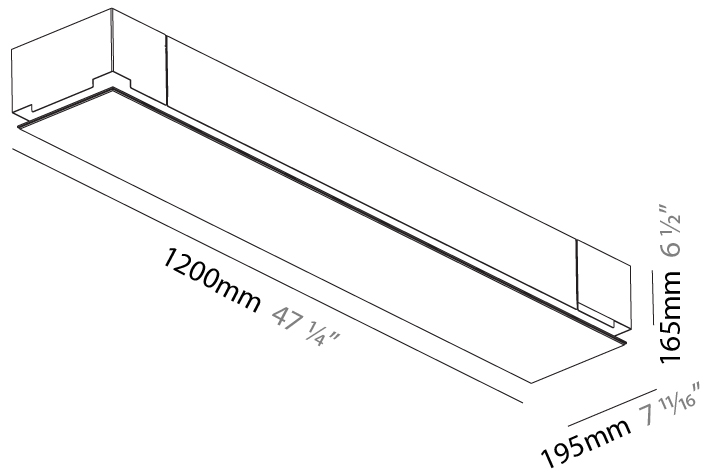

GENERAL

Series: Pi2
Subseries: Pi2 Whiteline
Brand: Prolicht
Division: Architectural
Mounting Type: Trimless
Mounting Location: Ceiling
Subcategory: Ambient

PHYSICAL

Shape: Rectangle
Length (mm): 1200
Length (in): 47 1/4
Width (mm): 195
Width (in): 7 11/16
Depth (mm): 165
Depth (in): 6 1/2
Ceiling Thickness (mm): 10 / 12.5 / 15 / 25 / 30
Ceiling Thickness (in): 3/8 or 1/2 or 9/16 or 1 or 1 3/16
Min. Recessing Depth (mm): 180
Min. Recessing Depth (in): 7 1/16
Light Distribution: Direct
Weight (kg): 7.9
Weight (lbs): 17.38
Diffuser: PMMA - Opal
Fixture Material: Extruded Aluminum / Steel
Cut-out Measurements: 1235mm / 48 5/8" x 230mm / 9 1/16"
Upon Request: Unique Sizes Unique Ceiling Thickness Unique Mounting Depth Spot Inserts

ELECTRICAL

Lamp Type: LED (Zhaga Standard)
Total Output Wattage (W): 38.3
Dimming: [Tri-Mode (Non-Dimming and Phase Dimming (120Vac only) and 0-10V Dimming)](#)
Driver Included: Yes
Driver Location: Integrated
Driver Type: Constant Current - Universal
Driver Class: Class 2
Input Voltage (V): 120 - 277
Constant Current (MA): 500

LED

Color Temperature (°K): [3000](#) / [3500](#) / [4000](#)
Max. Delivered Lumen (lm): 3120 / 3352 / 3420
CRI: >80 CRI
Efficiency (%): 0.606
Lamp Life (hrs): 50000
Upon Request: RGB-W Tunable White Special Color Temperature CRI90

OPTICAL

RATINGS AND CERTIFICATIONS

Certified By: Certified for North American Standards
IP rating: IP20