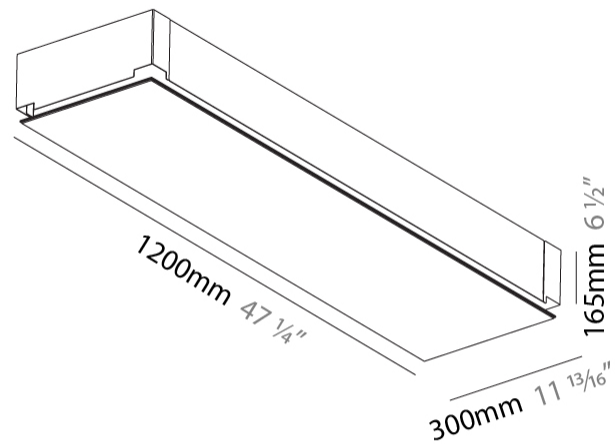

GENERAL

Series: Pi2
Subseries: Pi2 Whiteline
Brand: Prolicht
Division: Architectural
Mounting Type: Trimless
Mounting Location: Ceiling
Subcategory: Ambient

PHYSICAL

Shape: Rectangle
Length (mm): 1200
Length (in): 47 1/4
Width (mm): 300
Width (in): 11 13/16
Depth (mm): 165
Depth (in): 6 1/2
Ceiling Thickness (mm): 10 / 12.5 / 15 / 25 / 30
Ceiling Thickness (in): 3/8 or 1/2 or 9/16 or 1 or 1 3/16
Min. Recessing Depth (mm): 180
Min. Recessing Depth (in): 7 1/16
Light Distribution: Direct
Weight (kg): 12.564
Weight (lbs): 27.64
Diffuser: PMMA - Opal
Fixture Material: Extruded Aluminum / Steel
Cut-out Measurements: 1235mm / 48 5/8" x 335mm / 13 3/16"
Upon Request: Unique Sizes Unique Ceiling Thickness Unique Mounting Depth Spot Inserts

ELECTRICAL

Lamp Type: LED (Zhaga Standard)
Input Wattage (W): 55
Total Output Wattage (W): 46
Dimming: [Tri-Mode (Non-Dimming and Phase Dimming (120Vac only) and 0-10V Dimming)](#)
Driver Included: Yes
Driver Location: Integrated
Driver Type: Constant Current - Universal
Driver Class: Class 2
Input Voltage (V): 120 - 277
Constant Current (MA): 350

LED

[Color Temperature (°K): 3000 / 3500 / 4000](#)
Max. Delivered Lumen (lm): 4350 / 4410 / 4500
CRI: >80 CRI
Efficiency (%): 0.651
Lamp Life (hrs): 50000
Upon Request: RGB-W Tunable White Special Color Temperature CRI90

OPTICAL

RATINGS AND CERTIFICATIONS

Certified By: Certified for North American Standards
IP rating: IP20