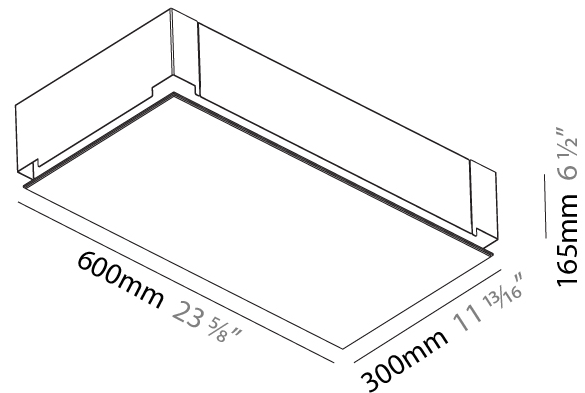

GENERAL

Series: Pi2
Subseries: Pi2 Whiteline
Brand: Prolicht
Division: Architectural
Mounting Type: Trimless
Mounting Location: Ceiling
Subcategory: Ambient

PHYSICAL

Shape: Rectangle
Length (mm): 600
Length (in): 23 5/8
Width (mm): 300
Width (in): 11 13/16
Depth (mm): 165
Depth (in): 6 1/2
Ceiling Thickness (mm): 10 / 12.5 / 15 / 25 / 30
Ceiling Thickness (in): 3/8 or 1/2 or 9/16 or 1 or 1 3/16
Min. Recessing Depth (mm): 180
Min. Recessing Depth (in): 7 1/16
Light Distribution: Direct
Weight (kg): 6.557
Weight (lbs): 14.53
Diffuser: PMMA - Opal
Fixture Material: Extruded Aluminum / Steel
Cut-out Measurements: 635mm / 25" x 335mm / 13 3/16"
Upon Request: Unique Sizes Unique Ceiling Thickness Unique Mounting Depth Spot Inserts

ELECTRICAL

Lamp Type: LED (Zhaga Standard)
Input Wattage (W): 26
Total Output Wattage (W): 23
Dimming: [Tri-Mode (Non-Dimming and Phase Dimming (120Vac only) and 0-10V Dimming)](#)
Driver Included: Yes
Driver Location: Integrated
Driver Type: Constant Current - Universal
Driver Class: Class 2
Input Voltage (V): 120 - 277
Constant Current (MA): 350

LED

[Color Temperature (°K): 3000 / 3500 / 4000](#)
Max. Delivered Lumen (lm): 1940 / 1970 / 2010
CRI: >80 CRI
Efficiency (%): 0.651
Lamp Life (hrs): 50000
Upon Request: RGB-W Tunable White Special Color Temperature CRI90

OPTICAL

RATINGS AND CERTIFICATIONS

Certified By: Certified for North American Standards
IP rating: IP20